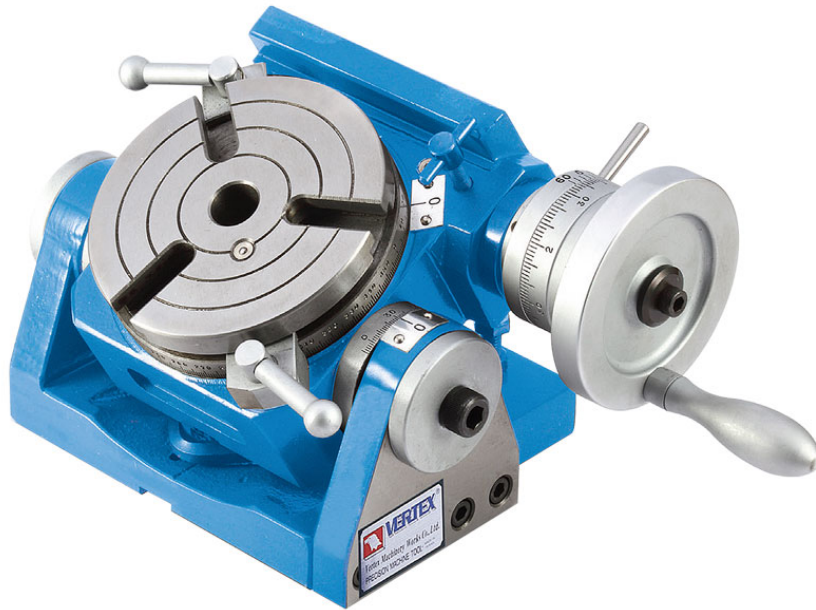

Tilting Rotary Table 200mm

Part Number: VU200

© Copyright M Gamer Pty. Ltd. 2012-2015

SPECIFICATIONS

Table Diameter: 200 mm
Tilt range: 0-90°
Worm Ratio: 90:1

FEATURES

- Table can tilt from horizontal to vertical
- Two screws to lock setting
- Worm is hardened and ground
- Work table is graduated a full 360°
- Suitable Tailstock TS3
- Suitable Dividing Plate: DP2

SHIPPING WEIGHT: 50.00 Kg