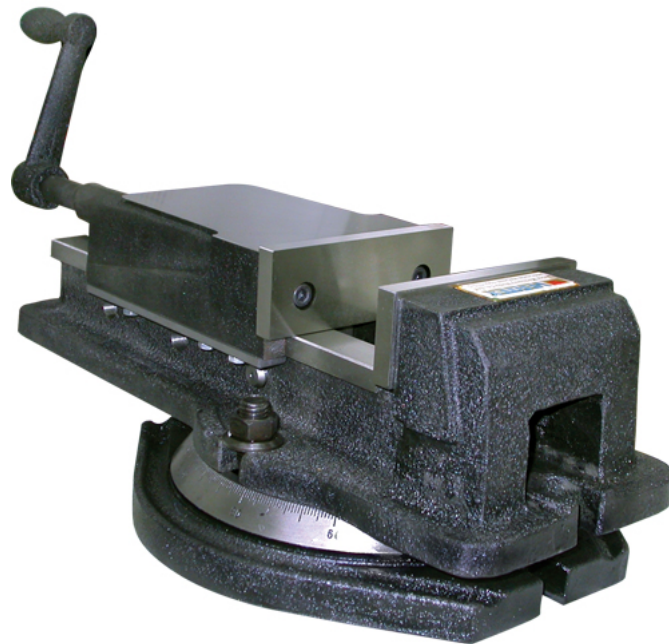

Super Open Vice 5"

Part Number: VJ500

SPECIFICATIONS

Jaw width: 132 mm
Jaw height: 48 mm
Jaw opening: 245 mm
Overall dimensions: 290x158x455 mm (WxHxL)
Max clamping force: 1500 kgf

FEATURES

- Super Open Vice 5"
- Three pin positions to locate moving jaw
- Sliding bed ways flame hardened and ground
- Accurate to within 0.02 mm
- Comes complete with swivel base

SHIPPING WEIGHT: 45.00 Kg

ACCESSORIES

Clamp Kit 5/8 x 11 Stud.
11/16" Slot

Clamp Kit M16 x 2 Stud.
18mm Slot

Touch Point Sensor - Edge
Finder

10mm Dial Indicator &
Magnetic Stand with Fine
Adjustment

1" Dial Indicator & Magnetic
Stand with Fine Adjustment