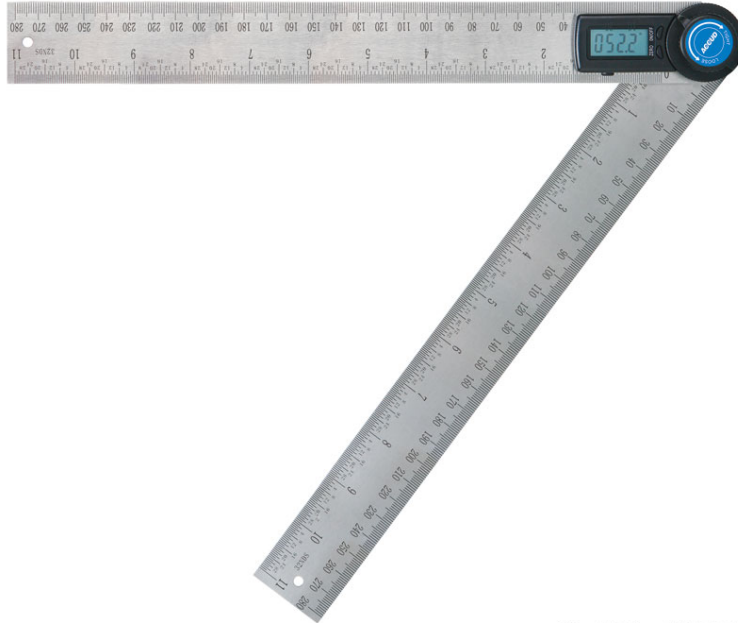

360° Protractor & 500mm Combination Ruler

Part Number: AC-821-020-01

© Copyright M Gamer Pty. Ltd. 2012-2015

SPECIFICATIONS

Length: 480 mm
Angular Resolution: 0.1°
Ruler Range: 480 mm
Protractor Range: 0-360°

FEATURES

- Resolution: 0.1°
- Buttons: on/off, zero
- Locking attachment
- Rule Graduation: 1mm & 1/32"
- Auto power off

SHIPPING WEIGHT: 0.23 Kg